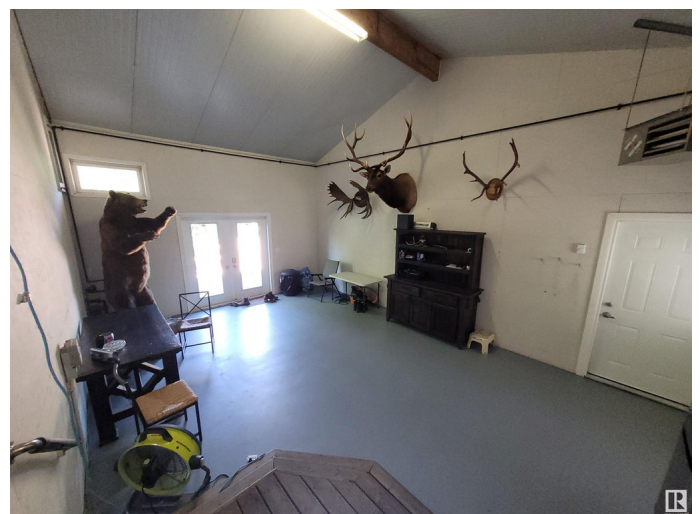

$775,000 - 52457 Rge Rd 215, Rural Strathcona County

MLS® #E4431965

$775,000

4 Bedroom, 2.00 Bathroom, 1,316 sqft

Rural on 5.39 Acres

None, Rural Strathcona County, AB

Lovely family home on 5.39 acres, not in a subdivision, & only 7 miles east of Sherwood Park on Wye Rd! This exceptionally well kept home boasts over 2300sqft of living space, 4 total bedrooms, fully finished basement, attached, insulated 23x26 garage, 250sqft sunroom plus a huge heated and insulated 60x30 quonset with 16x12ft door and concrete floor. Home is in great shape, well insulated and has a metal roof, vinyl windows and siding. Enjoy the huge breezeway with tall vaulted ceiling & concrete floor. There's 2 beds upstairs, an island kitchen, Large formal DR open onto spacious LR with extended bay window plus Main floor laundry! Basement is fully finished with 2 bedrooms, 3 pc bathroom plus slate tile flooring & wood burning stove in family room. Outside is an acreage lovers dream with a huge garden and lots of trees for privacy.

Built in 1970

Essential Information

MLS® #	E4431965
Price	$775,000
Bedrooms	4
Bathrooms	2.00
Full Baths	2
Square Footage	1,316