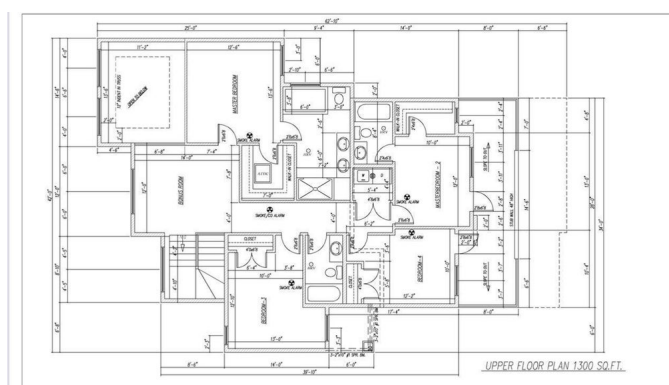

\$779,900 - 5918 18 St, Rural Leduc County

MLS® #E4430087

\$779,900

5 Bedroom, 4.00 Bathroom, 2,454 sqft

Rural on 0.10 Acres

Irvin Creek, Rural Leduc County, AB

Located in the sought-after community of Irvine Creek, this under construction home offers a TRIPLE GARAGE and sits on a spacious pie-shaped lot. The main floor features an open-to-above living area, a bedroom with a full bath, an extended kitchen with a Spice kitchen, and a bright living space. The upper level includes TWO MASTER SUITES with ensuites and walk-in closets, two additional bedrooms with a shared bath, a bonus room, and a front balcony accessible from two bedrooms. A perfect blend of modern design and practical layout.

2 of 15

FRONT ELEVATION

TECH DESIGNS INC. 25 NORTH WINDSOR, SUITE 101, WINDSOR, ONTARIO N9A 4M4
LOT-42, BLOCK-7, PLAN 232 0809

Community Information

Address	5918 18 St
Area	Rural Leduc County
Subdivision	Irvin Creek
City	Rural Leduc County
County	ALBERTA
Province	AB
Postal Code	T4X 3C4