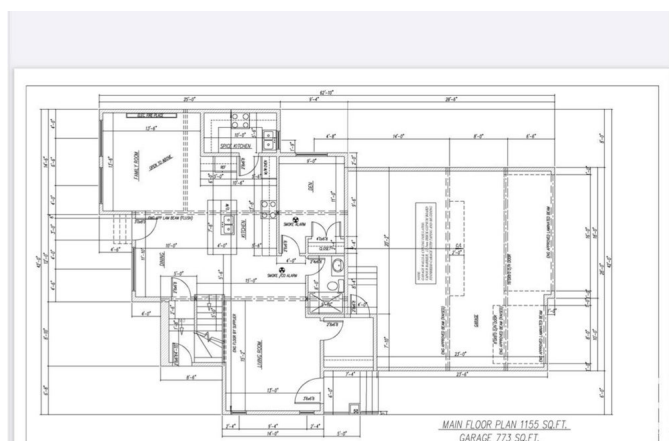

TECH DESIGNS INC. 25 NORTH WINDSOR, SUITE 101, WINDSOR, ONTARIO N9A 4M4
LOT-42, BLOCK-7, PLAN 232 0809