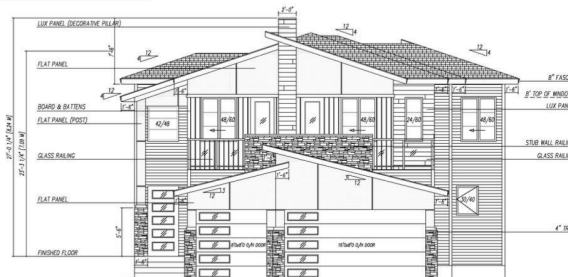

$779,900 - 5918 18 St, Rural Leduc County

MLS® #E4430087

$779,900

5 Bedroom, 4.00 Bathroom, 2,454 sqft

Rural on 0.10 Acres

Irvin Creek, Rural Leduc County, AB

Located in the sought-after community of Irvine Creek, this under construction home offers a TRIPLE GARAGE and sits on a spacious pie-shaped lot. The main floor features an open-to-above living area, a bedroom with a full bath, an extended kitchen with a Spice kitchen, and a bright living space. The upper level includes TWO MASTER SUITES with ensuites and walk-in closets, two additional bedrooms with a shared bath, a bonus room, and a front balcony accessible from two bedrooms. A perfect blend of modern design and practical layout.

Built in 2025

Essential Information

MLS® #	E4430087
Price	$779,900
Bedrooms	5
Bathrooms	4.00
Full Baths	4
Square Footage	2,454
Acres	0.10
Year Built	2025
Type	Rural
Sub-Type	Detached Single Family
Style	2 Storey
Status	Active

2 of 15

FRONT ELEVATION