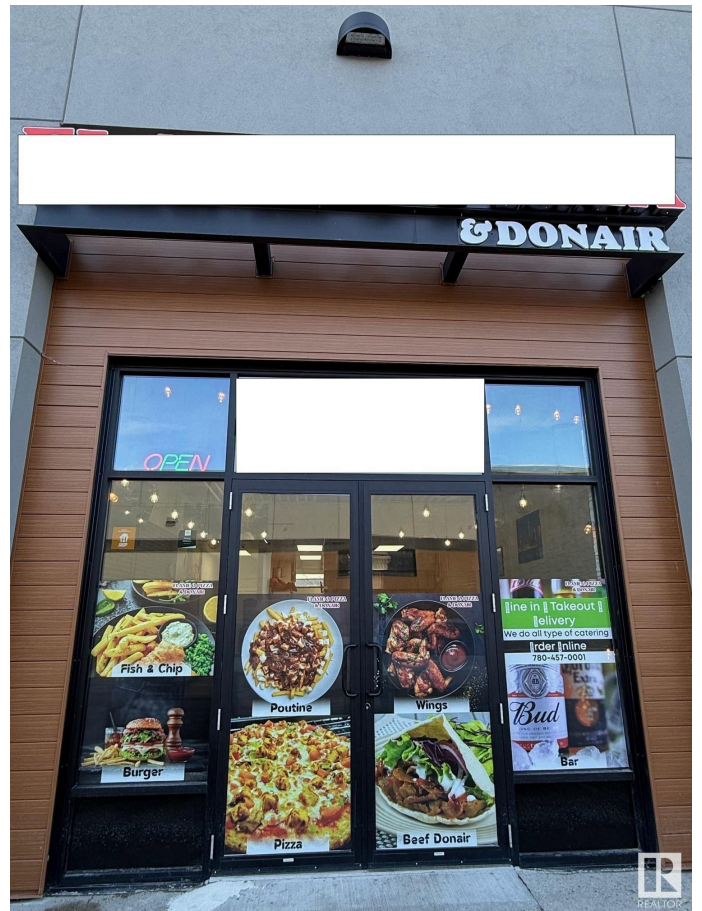

$249,000 - N/A, Edmonton

MLS® #E4427211

$249,000

0 Bedroom, 0.00 Bathroom,
Business on 0.00 Acres

Chappelle Area, Edmonton, AB

This Dine In Pizza & Donair business offers a turnkey solution for those interested in starting a pizza establishment. The listing emphasizes the advantage of avoiding the costs and time associated with building a new restaurant from scratch. ? The centre is strategically positioned with quick access to major routes and is part of a growing community.

Essential Information

MLS® #	E4427211
Price	$249,000
Bathrooms	0.00
Acres	0.00
Type	Business
Status	Active

Community Information

Address	N/A
Area	Edmonton
Subdivision	Chappelle Area
City	Edmonton
County	ALBERTA
Province	AB
Postal Code	T6W 4H8

Additional Information

Date Listed	March 23rd, 2025